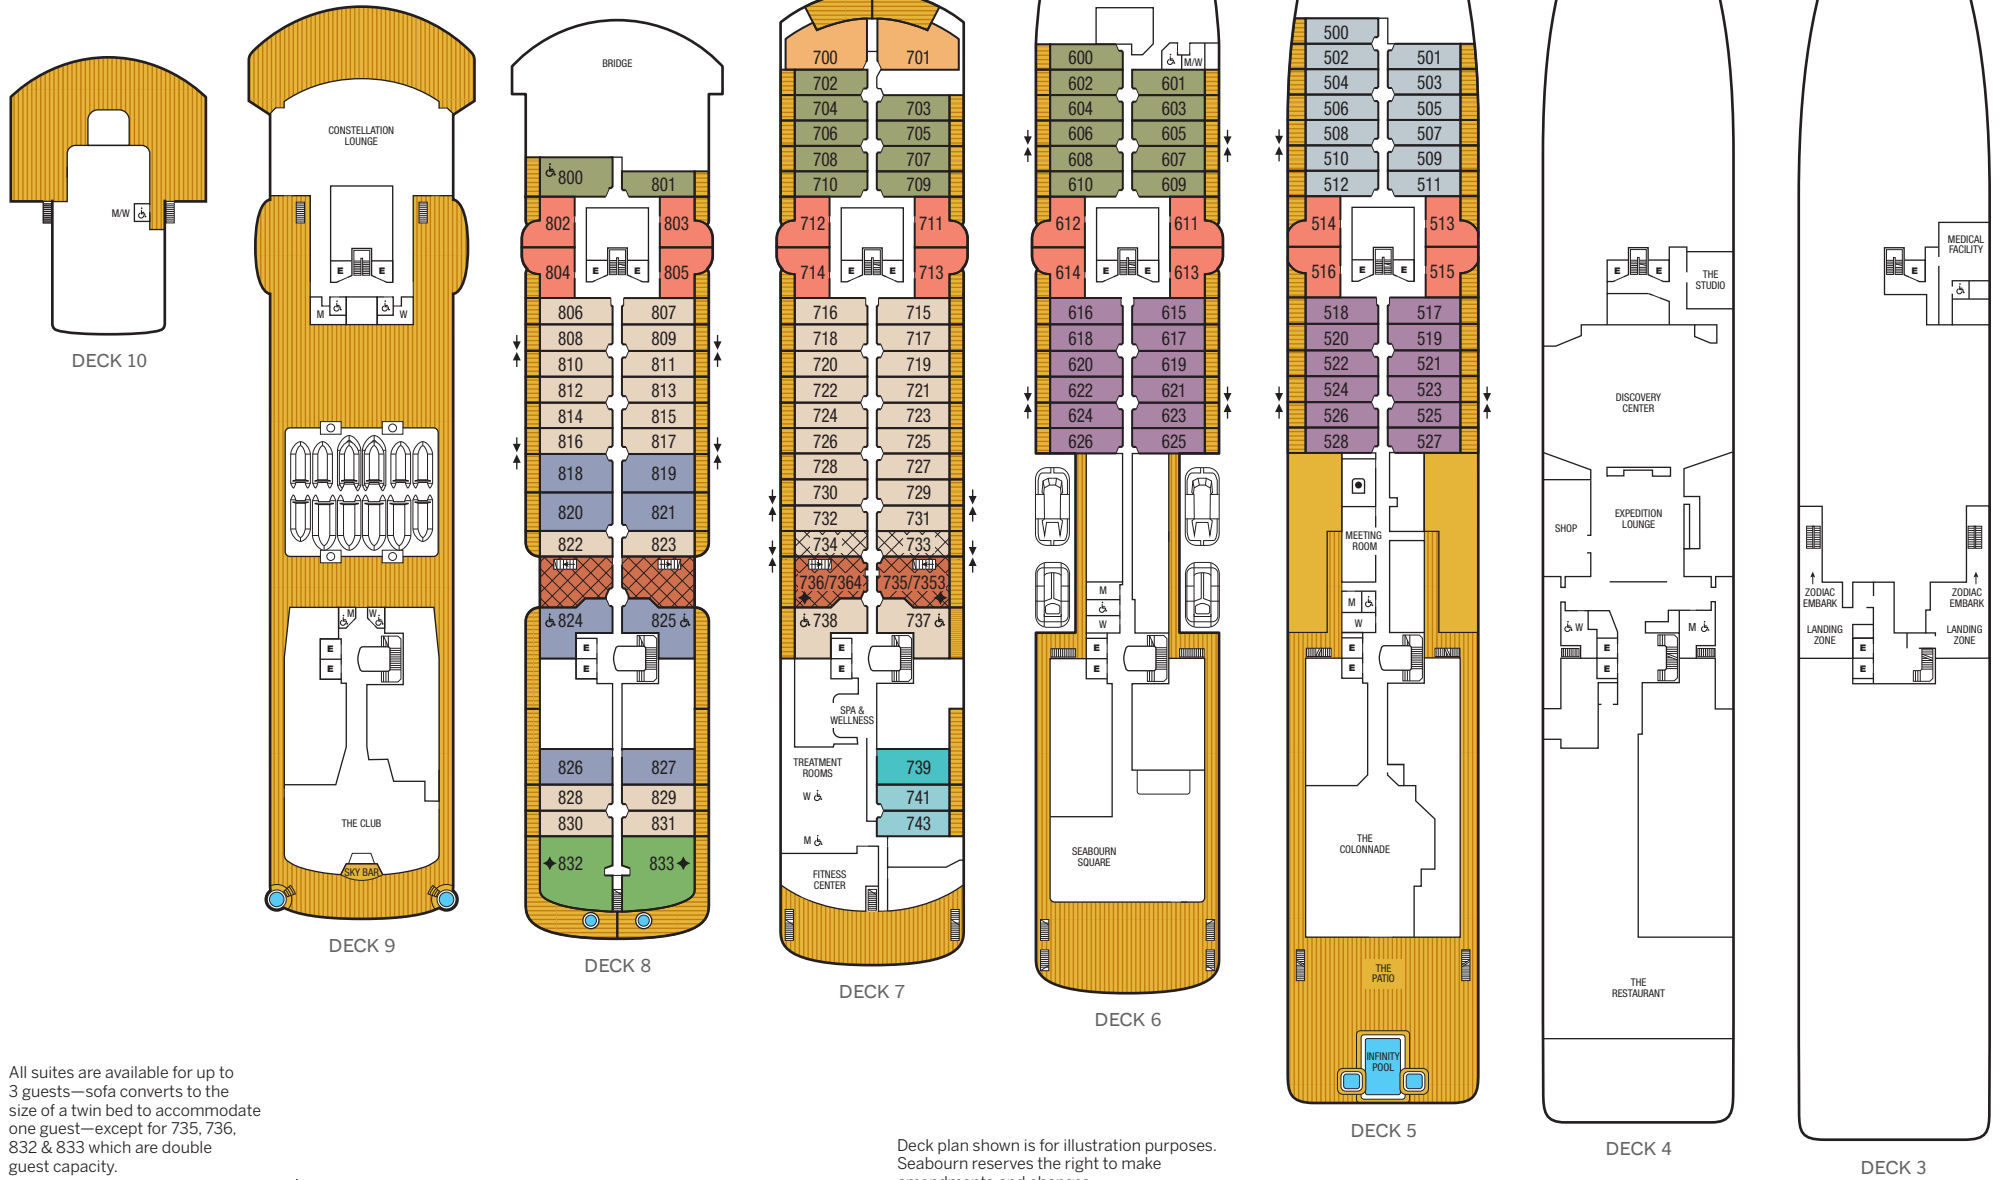

Seabourn Pursuit Seabourn Venture

DECK PLANS

All suites are available for up to 3 guests—sofa converts to the size of a twin bed to accommodate one guest—except for 735, 736, 832 & 833 which are double guest capacity.

Connecting Suites

When combining the following suites, their suite numbers change as follows:
Suites 733 and 735 become Grand Wintergarden Suite 7353;
suites 734 and 736 become Grand Wintergarden Suite 7364;

Wheelchair Accessible Suites

Suites 737 and 825 are wheelchair accessible, roll-in shower only, wheelchair accessible doorways.
Suites 738, 800 and 824 are wheelchair accessible, transfer shower, wheelchair-accessible doorways.

◆ Double Guest Capacity Suite

E Elevator

☑ Self Service Launderette

Deck plan shown is for illustration purposes. Seabourn reserves the right to make amendments and changes.

SUITE CATEGORIES

GR	WG	SS	OW	PS	PH
VP	VS	V4	V3	V2	V1